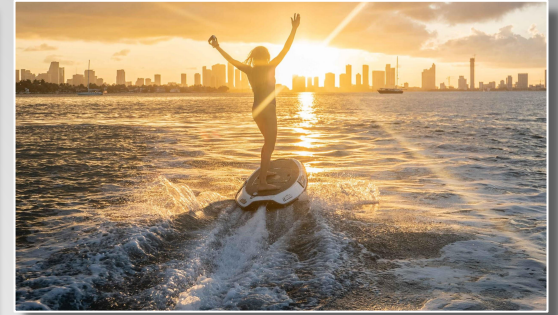

2022 29' Sea Ray SDX

Description

When it comes to a lifestyle boat, the 2022 Sea Ray 290 SDX Speedboat has it all. This is 29 feet of pure pleasure that now comes with something extra — a Bluetooth enabled, high-powered stereo system. The new open layout enhances every social connection. The deep, roomy bow invites friends and family to relax and engage so you can easily fit up to 12 people on this new vessel. Expanded storage tucks your water toys and must-haves safely away. When the water calls, jump in, knowing the swim platform will welcome everyone back aboard.

When an active family loves water sports, they often want to share their good times with friends. The 2022 Sea Ray 290 SDX Speedboat is among the most luxurious deck boats in its class. Its deep-V hull and wide beam allows for more seating in the oversized bow and huge cockpit, while maintaining a smooth, stable ride and great handling at high speeds.

Fliteboard Hydrofoil*

Jet Ski*

**Upon Request*

Best For

Day Charters

Water Toys

Lunch Destinations

Corporate Outings

SeaBob Available

To watch Seabobs in action click picture above

Water Toys

29' Sea Ray

Pickup & Drop-Off Locations

For 2022 Winter Season is jointly located between Palm Beach/Jupiter and co-located in Miami.
For December 2022 we have one slip at each location.