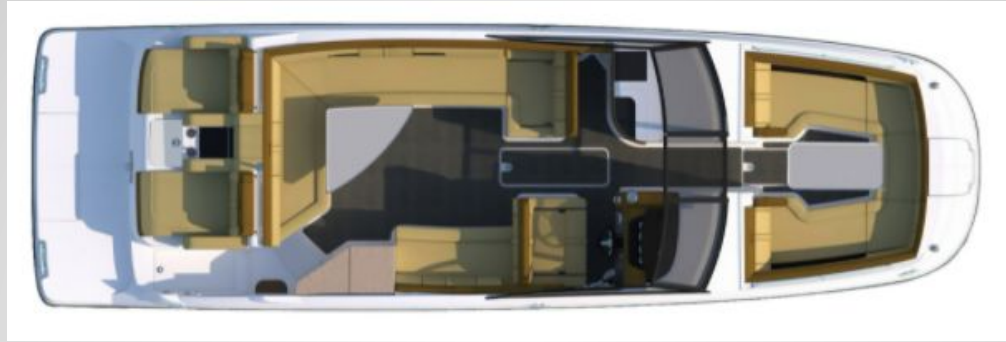

2022 29' Sea Ray SDX

Description

When it comes to a lifestyle boat, the 2022 Sea Ray 290 SDX Speedboat has it all. This is 29 feet of pure pleasure that now comes with something extra — a Bluetooth enabled, high-powered stereo system. The new open layout enhances every social connection. The deep, roomy bow invites friends and family to relax and engage so you can easily fit up to 12 people on this new vessel. Expanded storage tucks your water toys and must-haves safely away. When the water calls, jump in, knowing the swim platform will welcome everyone back aboard.

29' Sea Ray

29' Sea Ray

29' Sea Ray

29' Sea Ray

29' Sea Ray

INCLUDED IN TOTAL COST

Boat, Captain, Stewardess, Life Jackets, Local Fuel Around Palm Beach/Jupiter/Miami, Water Toys/Rafts, Ice, Bottled Water.

NOT INCLUDED

Food, Beverages, Towels, Alcohol. Please bring any food or drink and mixers you wish, excluding red wine and red drinks (they stain).

29' Sea Ray

Specs

Model: Sea Ray SDX 29'

Length: 29 ft 2 in

Beam: 9 ft

Year Built: 2022